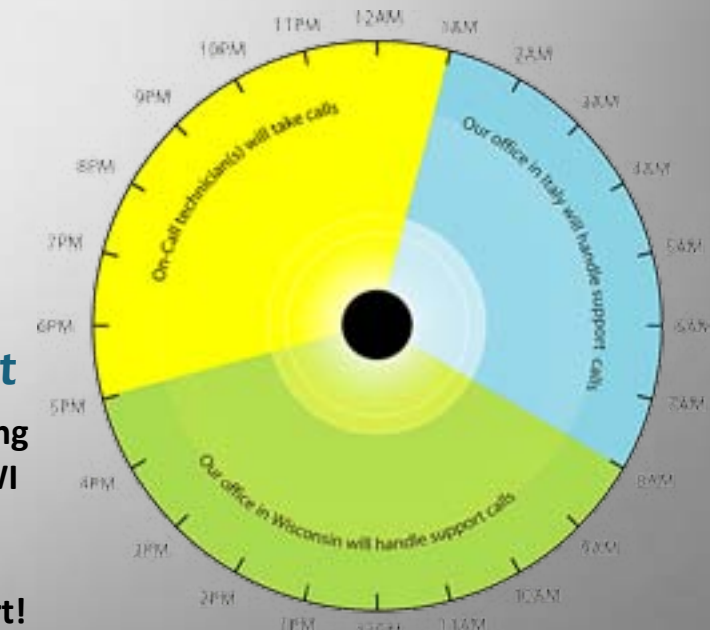

Software Updates

- Lifetime Software Updates - FREE!
- No "Additional Feature Charges" with Steltronic!