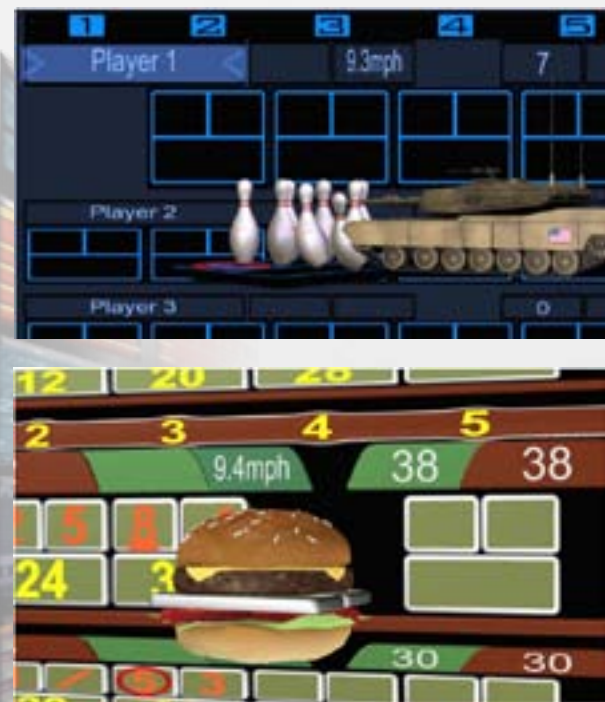

VISION: Patented 3D Automatic Bowling Scoring

VISION Lane Computers

With the highest quality electronics, innovative features and reliability, VISION Lane Computers and related hardware components set the standard for the industry.

Our VISION Lane Computers interface with standard VGA Monitors and bring High Definition to your center! Our Patented 3D Animated Scoring is exclusive to Steltronic... you've got to see it to believe it!

VISION
Patented 3D Animated Scoring

Interactive 3D Graphics