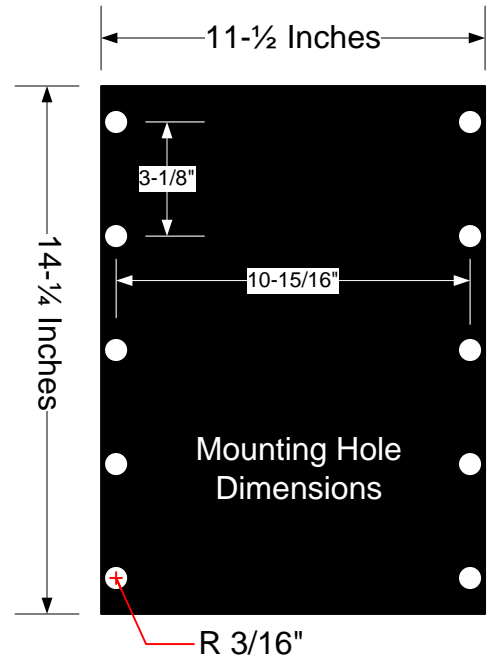

# Steltronic

Part #: 714020 14 Lbs.	Vision Lane Computer (VLC)			
	SIZ	FSCM NO	DWG NO	RE
June 5, 2007	SCALE	1 : 1	SHEET	1 OF 1